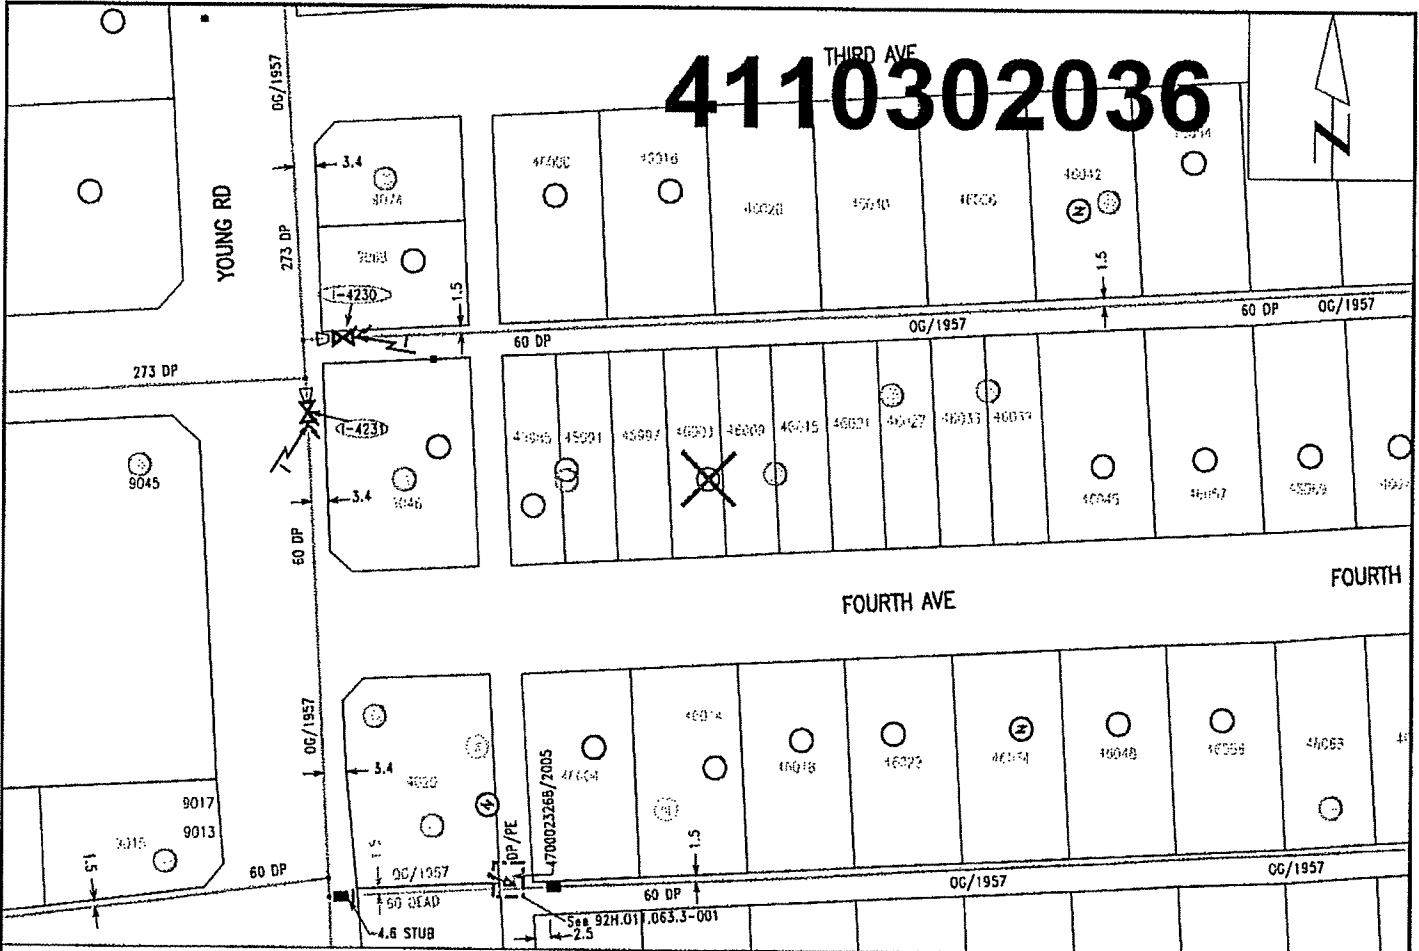

# 4110302036

Nearest Intersection: Fourth Ave and Young Rd.  
Distance from lot to intersection is 85 meters (20 degrees South of West).  
View Scale: 1:1000

46003 Fourth Ave, Chilliwack  
Order #: 31007530 Prem #: 10090276 City Limits: Chilliwack  
X: 1295401450.00 Y: 469564509.00  
2018/06/18